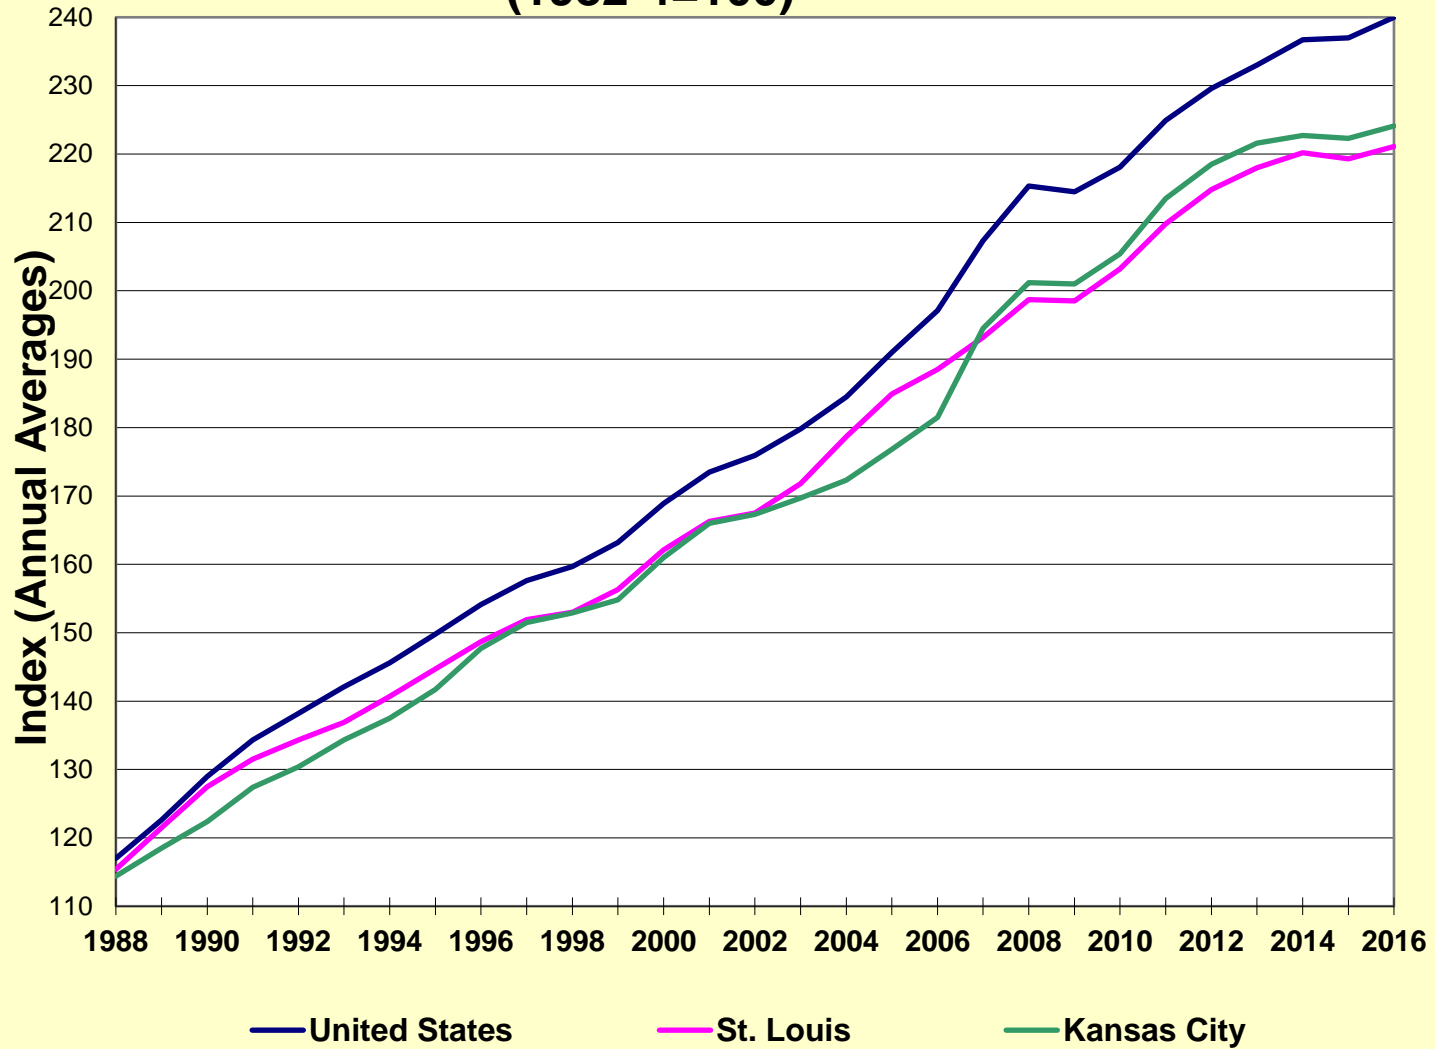

Consumer Price Indexes: 1988-2016 Urban Wage Earners and Clerical Workers (1982-4=100)

Source: U.S. Department of Labor, Bureau of Labor Statistics
Prepared by: State and Regional Fiscal Studies Unit, University of Missouri-Columbia