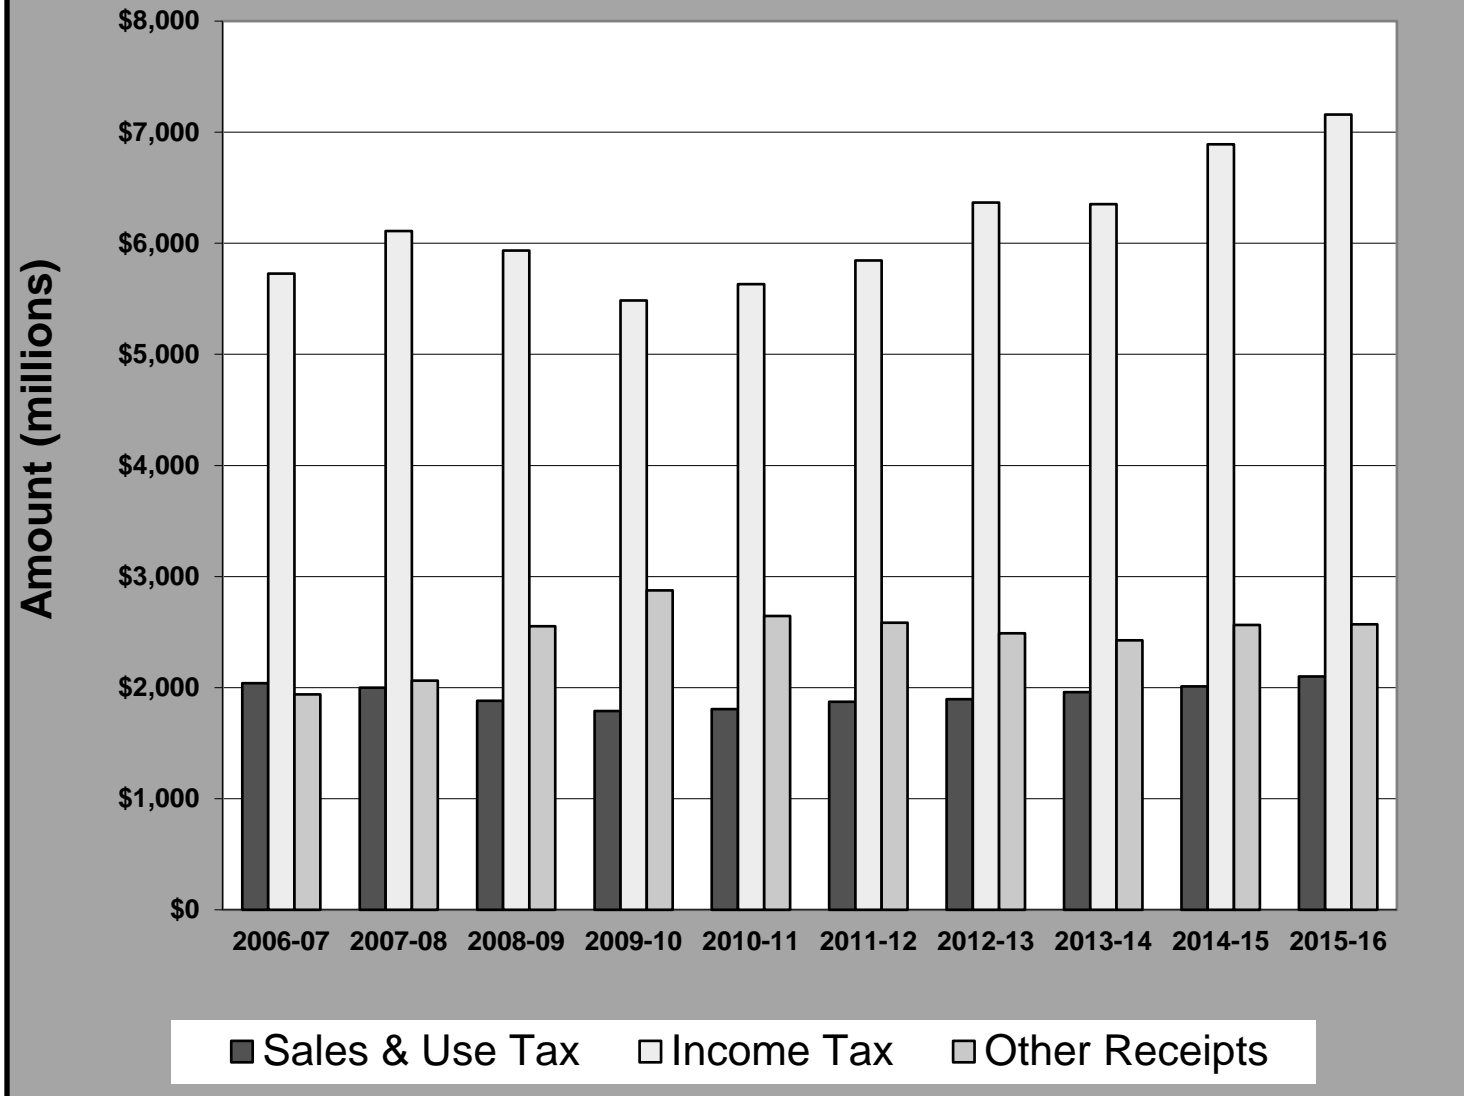

Missouri General Fund Revenue by Source Fiscal Years 2006-07 through 2015-16

Source: State and Regional Fiscal Studies Unit, University of Missouri - Columbia
 Prepared by: State and Regional Fiscal Studies Unit, University of Missouri - Columbia
 Updated: 5/9/2017