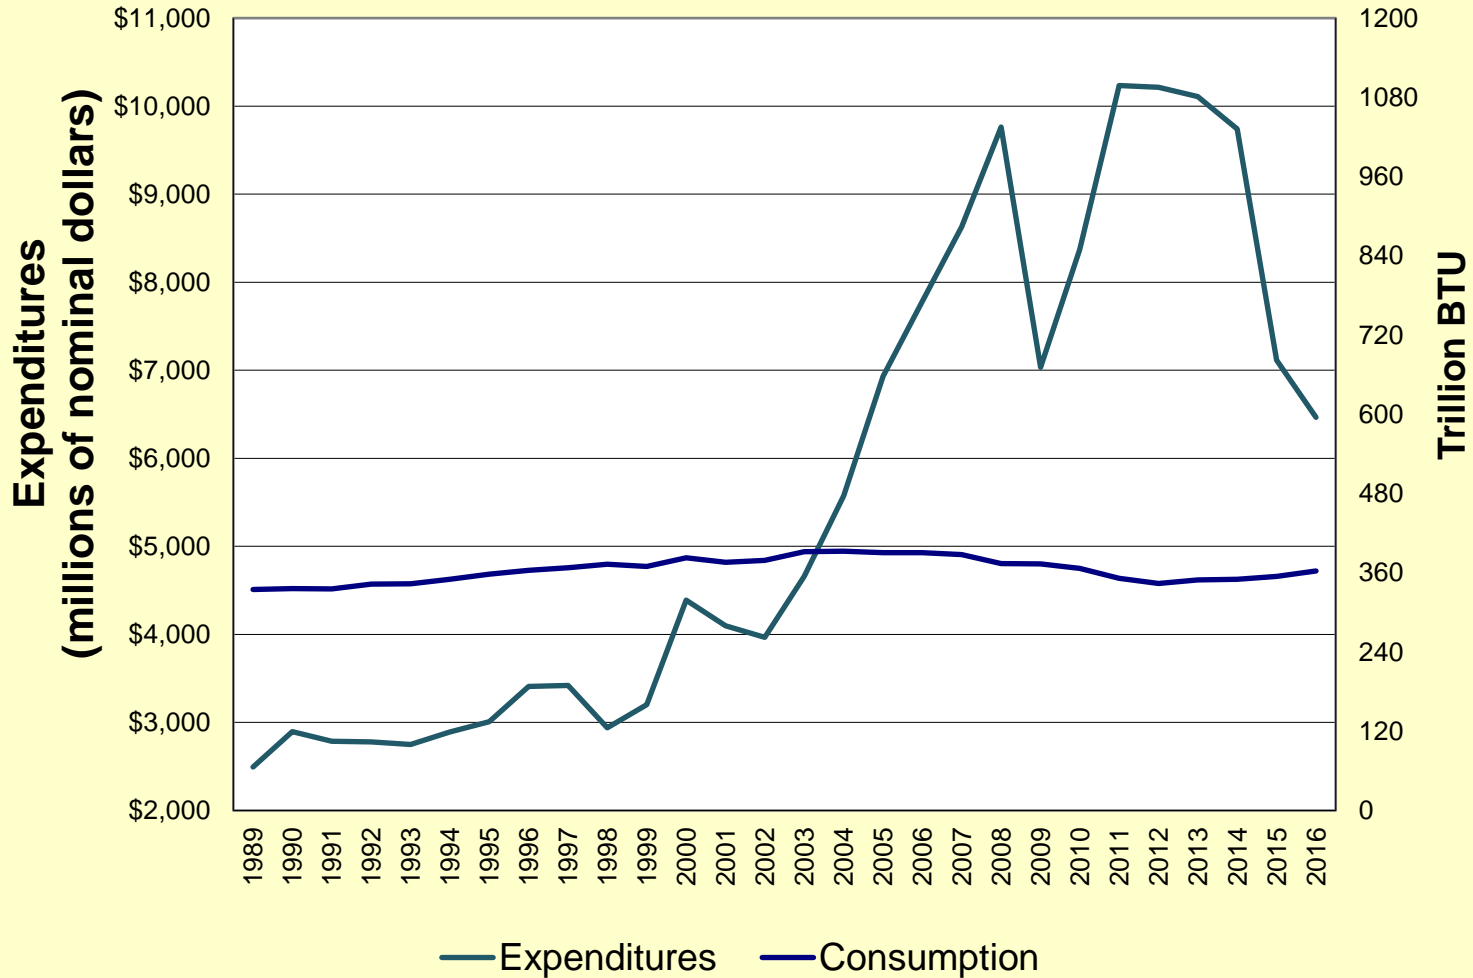

Consumption and Estimates of Expenditures of Motor Gasoline in Missouri: 1989-2016

Source: Department of Energy, Energy Information Administration
 Prepared by: State and Regional Fiscal Studies Unit, University of Missouri – Columbia
 Updated: 7/25/2018