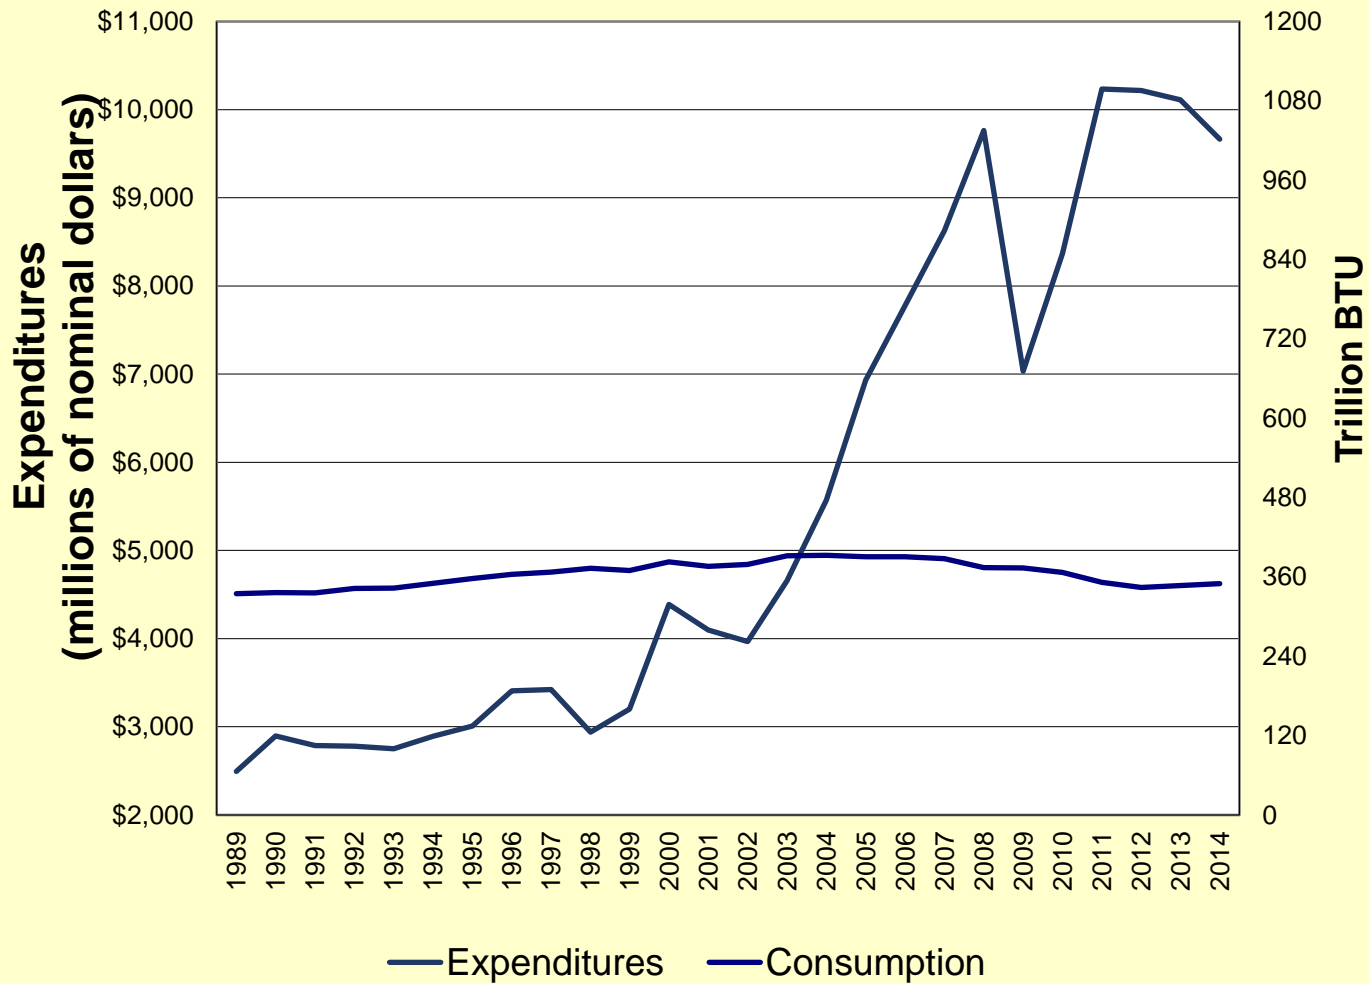

Consumption and Estimates of Expenditures of Motor Gasoline in Missouri: 1989-2014

Source: Department of Energy, Energy Information Administration
 Prepared by: State and Regional Fiscal Studies Unit, University of Missouri - Columbia
 Updated: 4/25/17