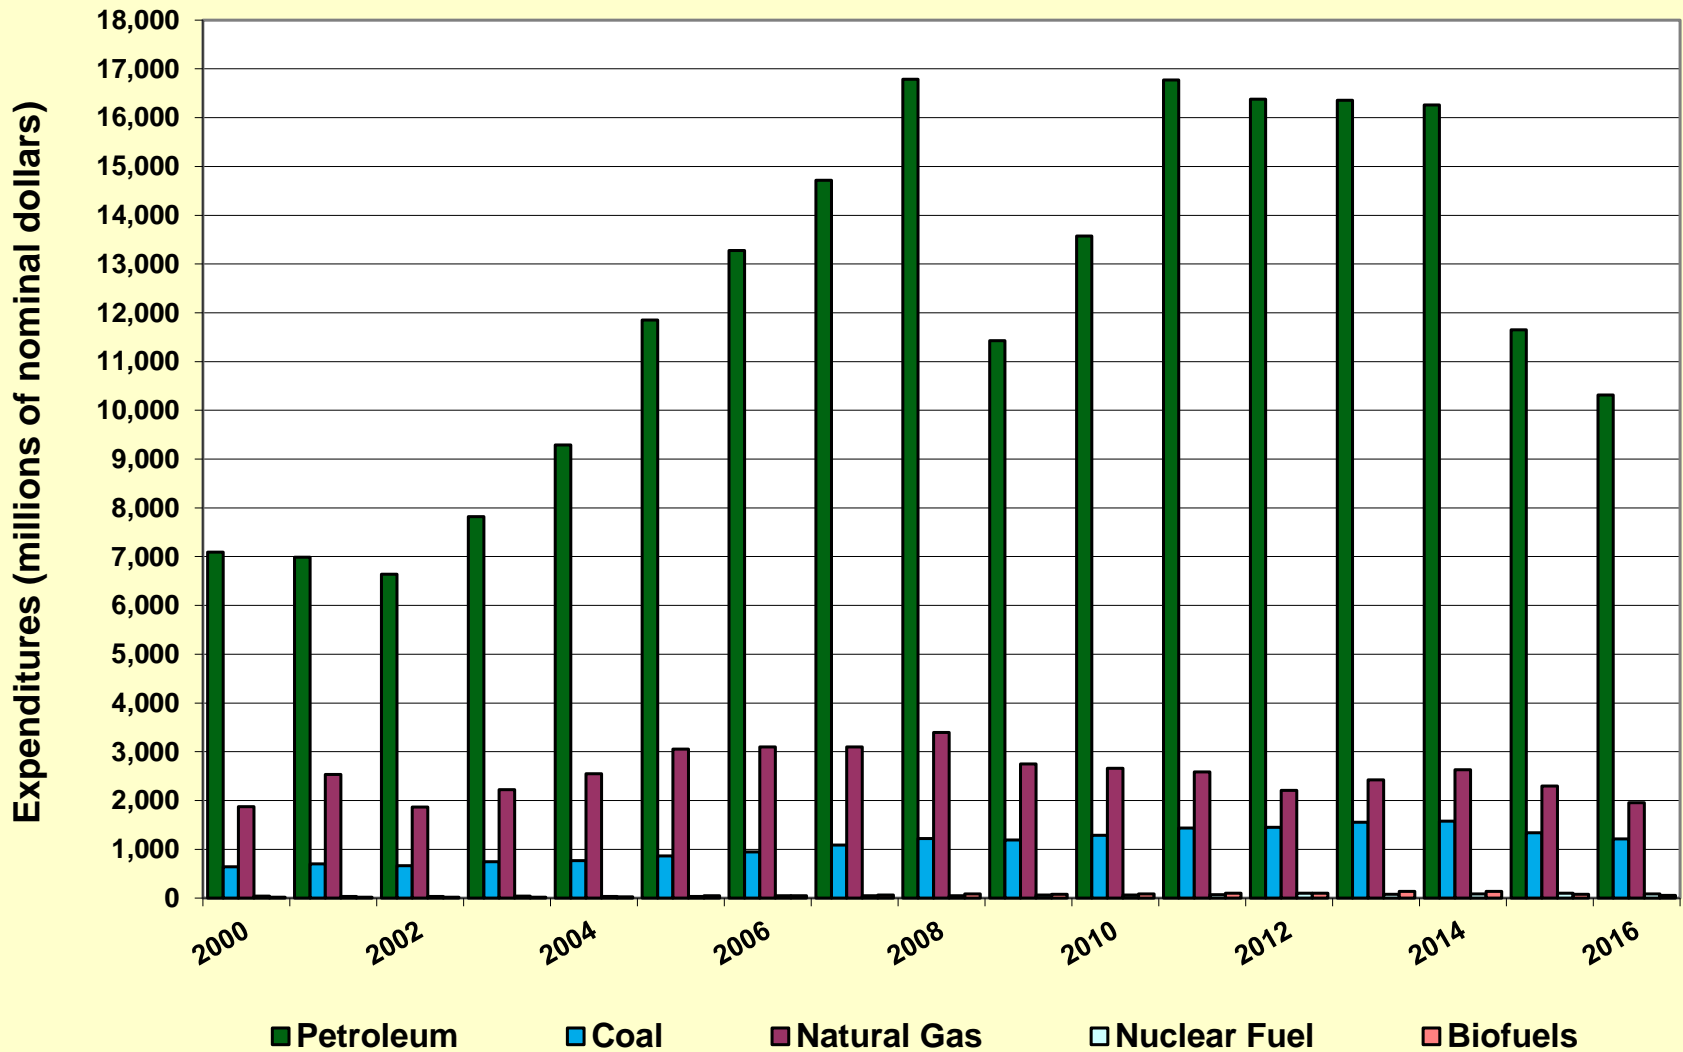

Estimates of Expenditures on Energy in Missouri by Source 2000-2016

Source: Department of Energy, Energy Information Administration
 Prepared by: State and Regional Fiscal Studies Unit, University of Missouri - Columbia
 Updated: 7/25/18