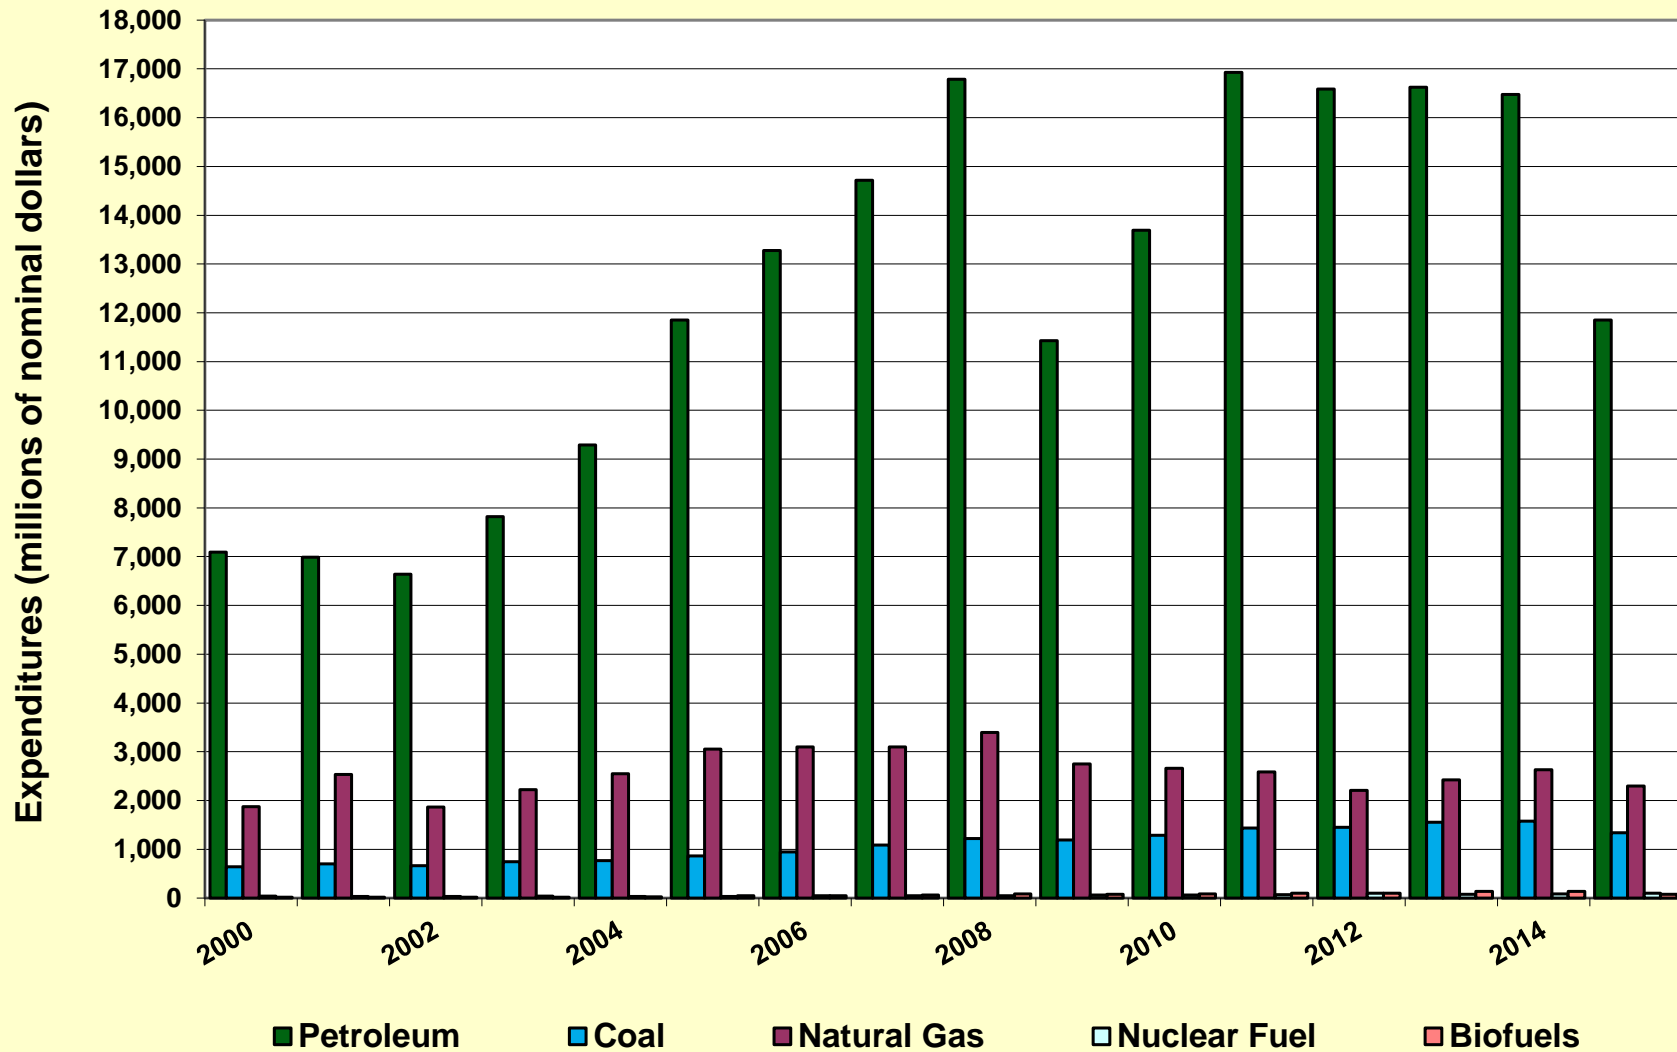

## Estimates of Expenditures on Energy in Missouri by Source 2000-2015

Source: Department of Energy, Energy Information Administration  
 Prepared by: State and Regional Fiscal Studies Unit, University of Missouri - Columbia  
 Updated: 8/30/17