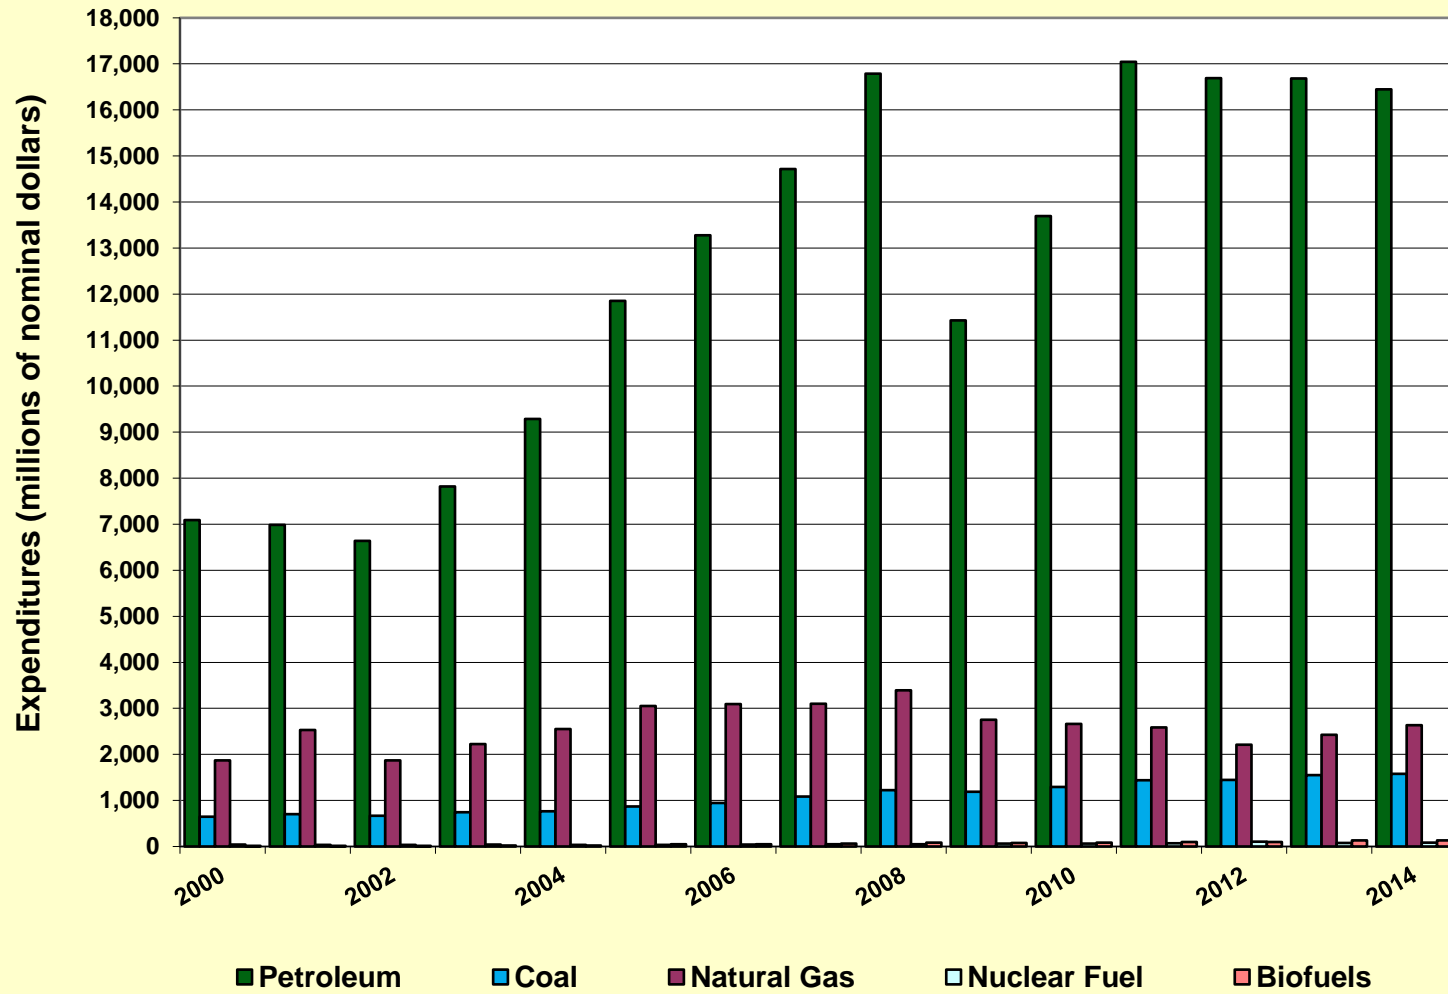

Estimates of Expenditures on Energy in Missouri by Source 2000-2014

Source: Department of Energy, Energy Information Administration
 Prepared by: State and Regional Fiscal Studies Unit, University of Missouri - Columbia