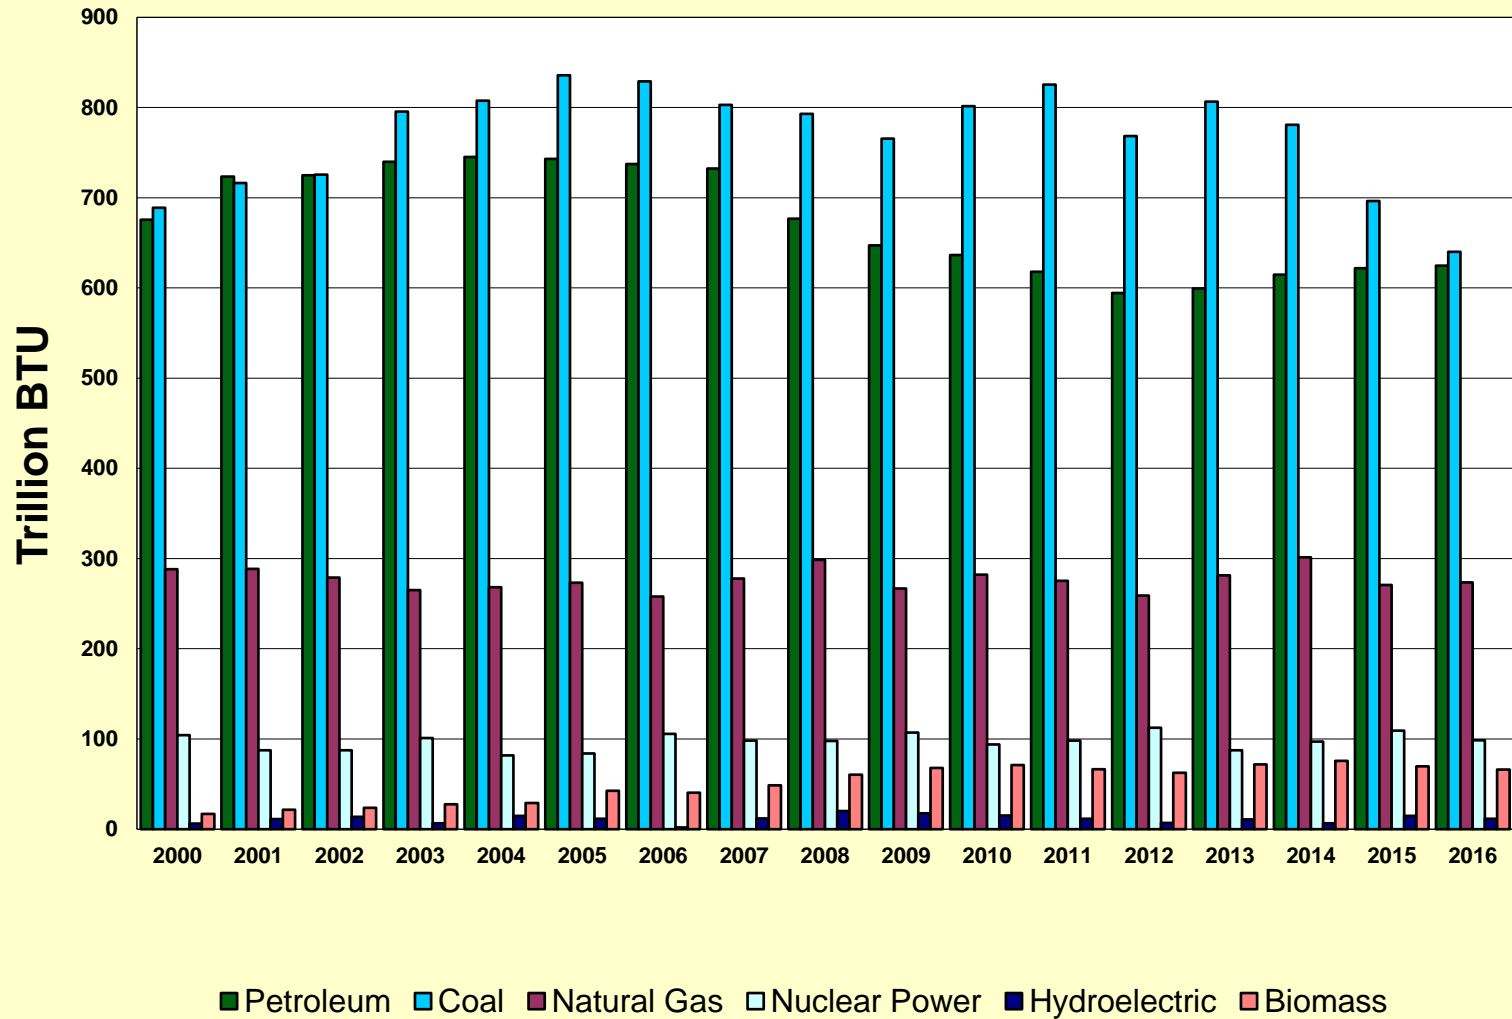

Consumption of Energy in Missouri by Source: 2000-2016

Source: Department of Energy, Energy , Energy Information Administration
 Prepared by: State and Regional Fiscal Studies Unit, University of Missouri - Columbia
 Updated: 7/20/18