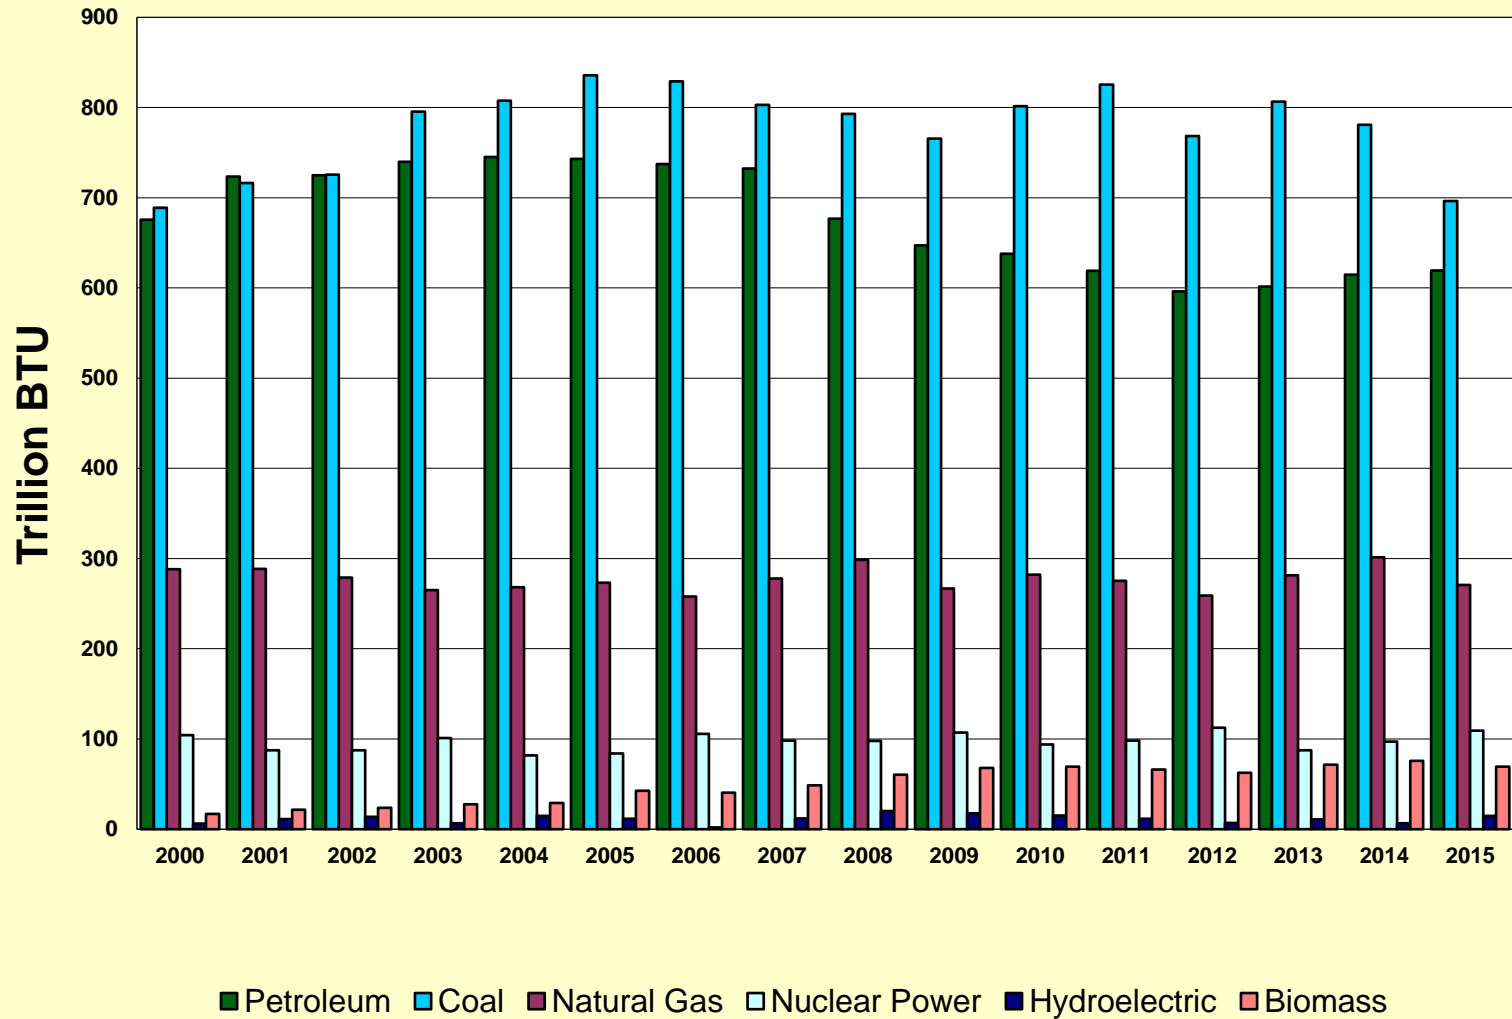

Consumption of Energy in Missouri by Source: 2000-2015

Source: Department of Energy, Energy , Energy Information Administration
 Prepared by: State and Regional Fiscal Studies Unit, University of Missouri - Columbia
 Updated: 8/22/17