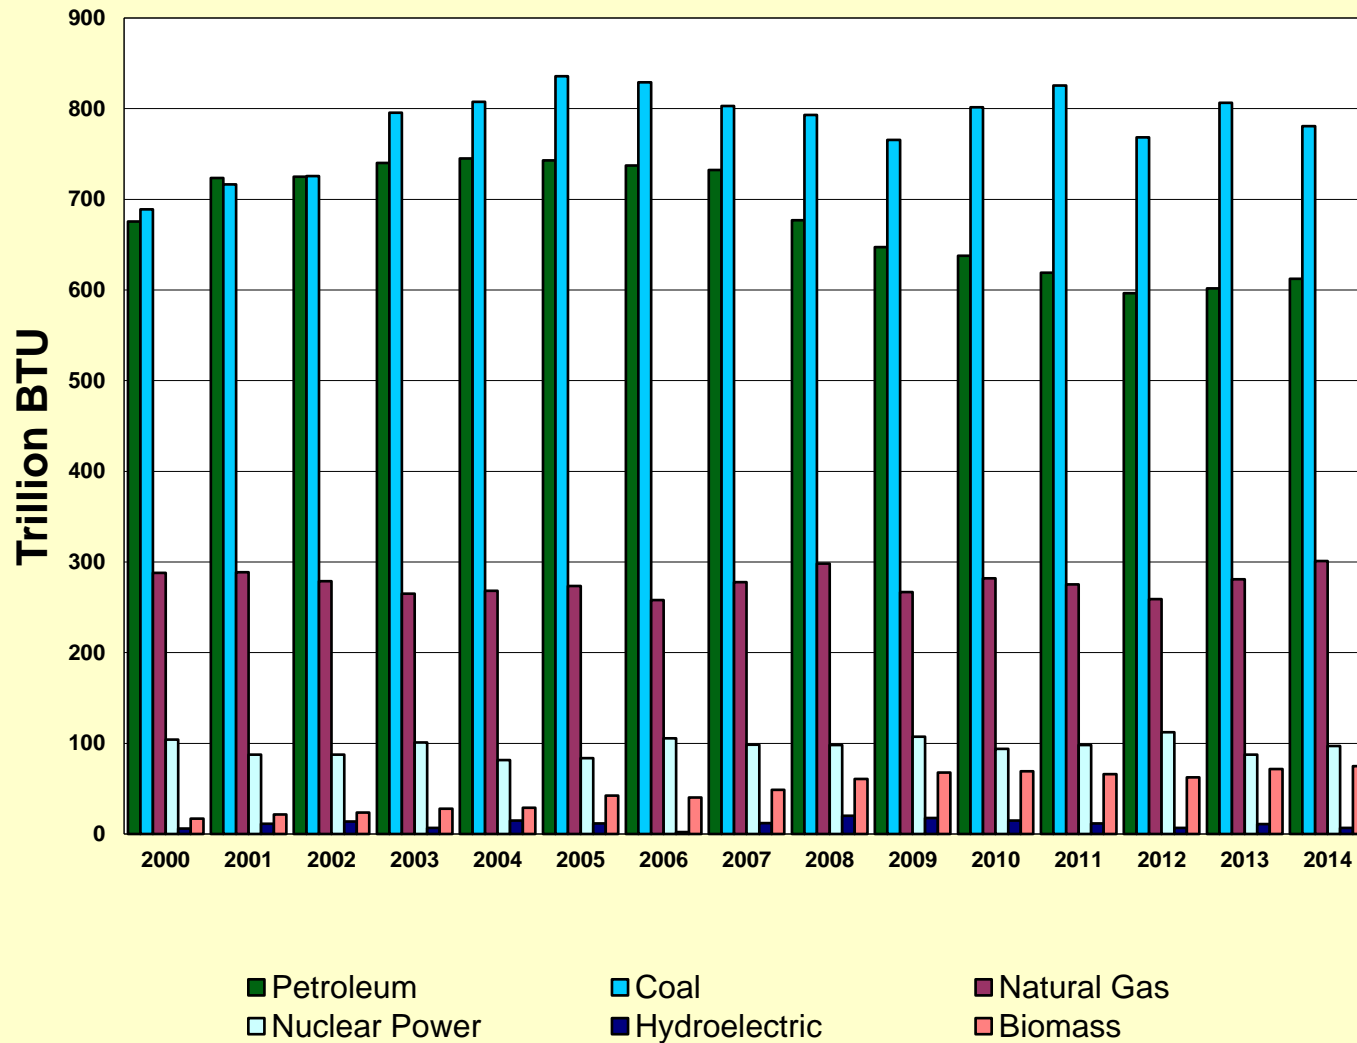

## Consumption of Energy in Missouri by Source: 2000-2014

Source: Department of Energy, Energy Information Administration  
 Prepared by: State and Regional Fiscal Studies Unit, University of Missouri - Columbia  
 Updated: 4/17/2017