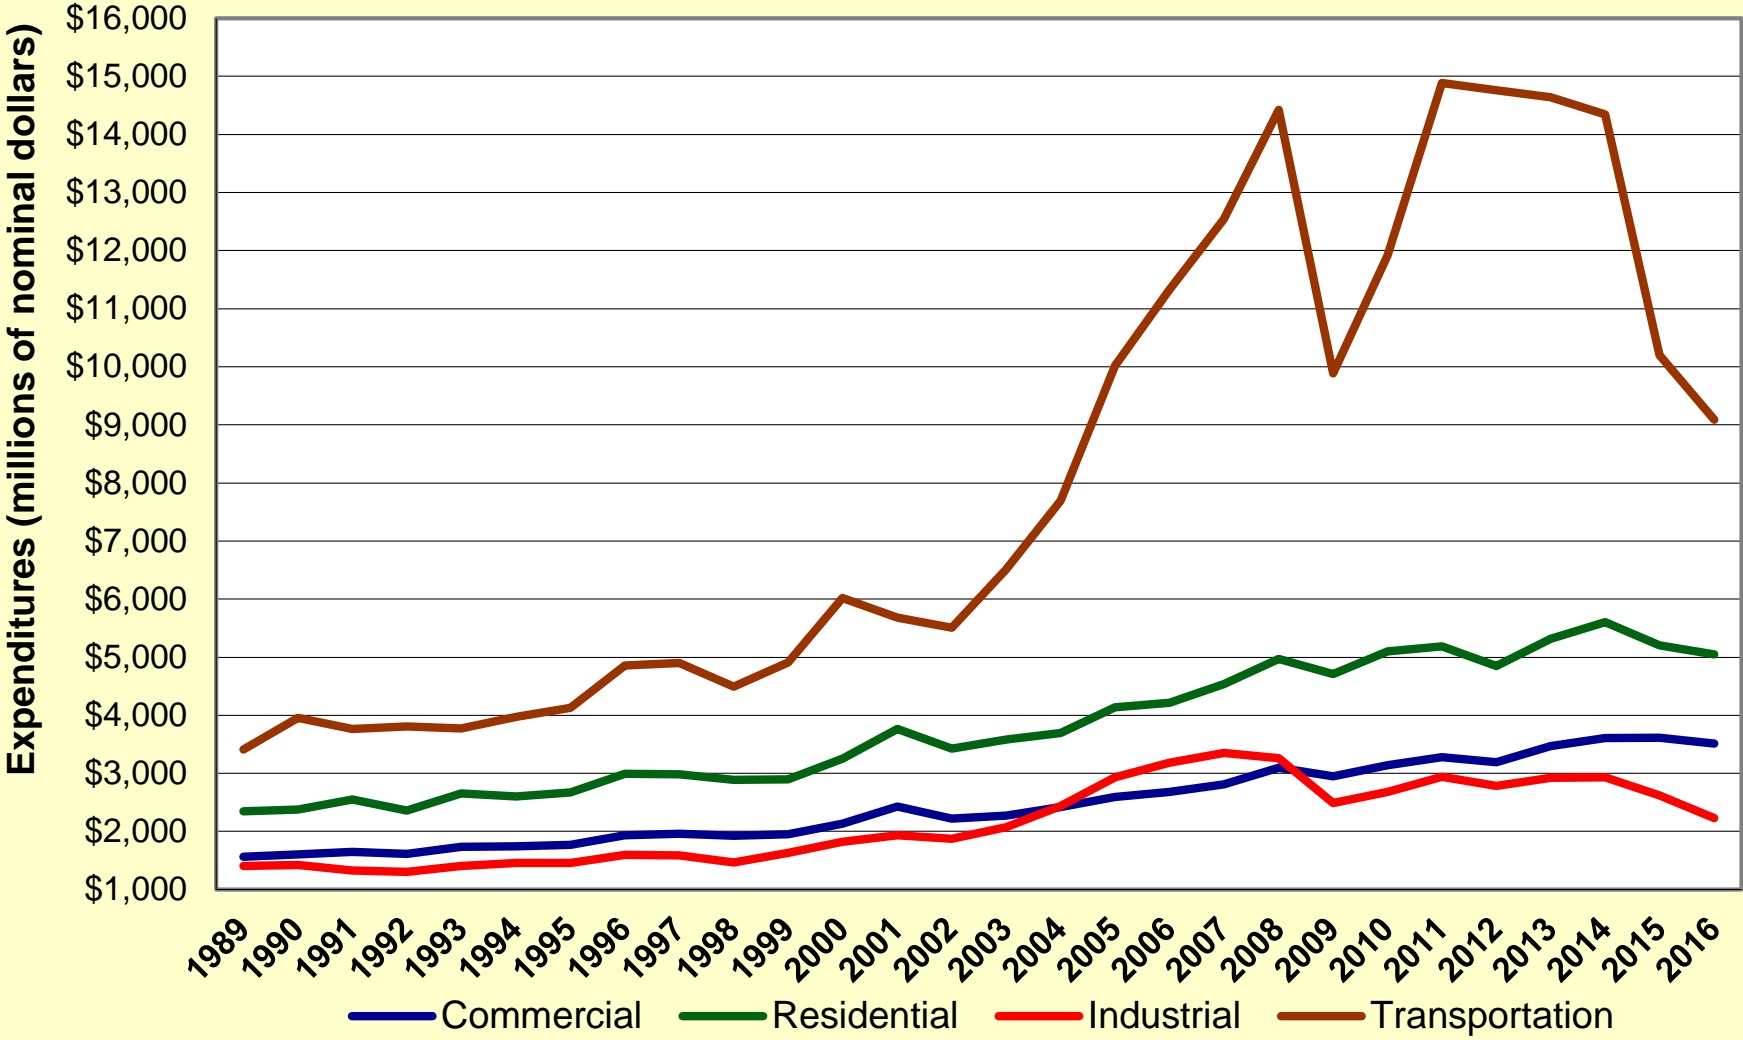

Estimates of Expenditures on Energy in Missouri by Sector: 1989-2016

Source: Department of Energy, Energy Information Administration
 Prepared by: State and Regional Fiscal Studies Unit, University of Missouri - Columbia