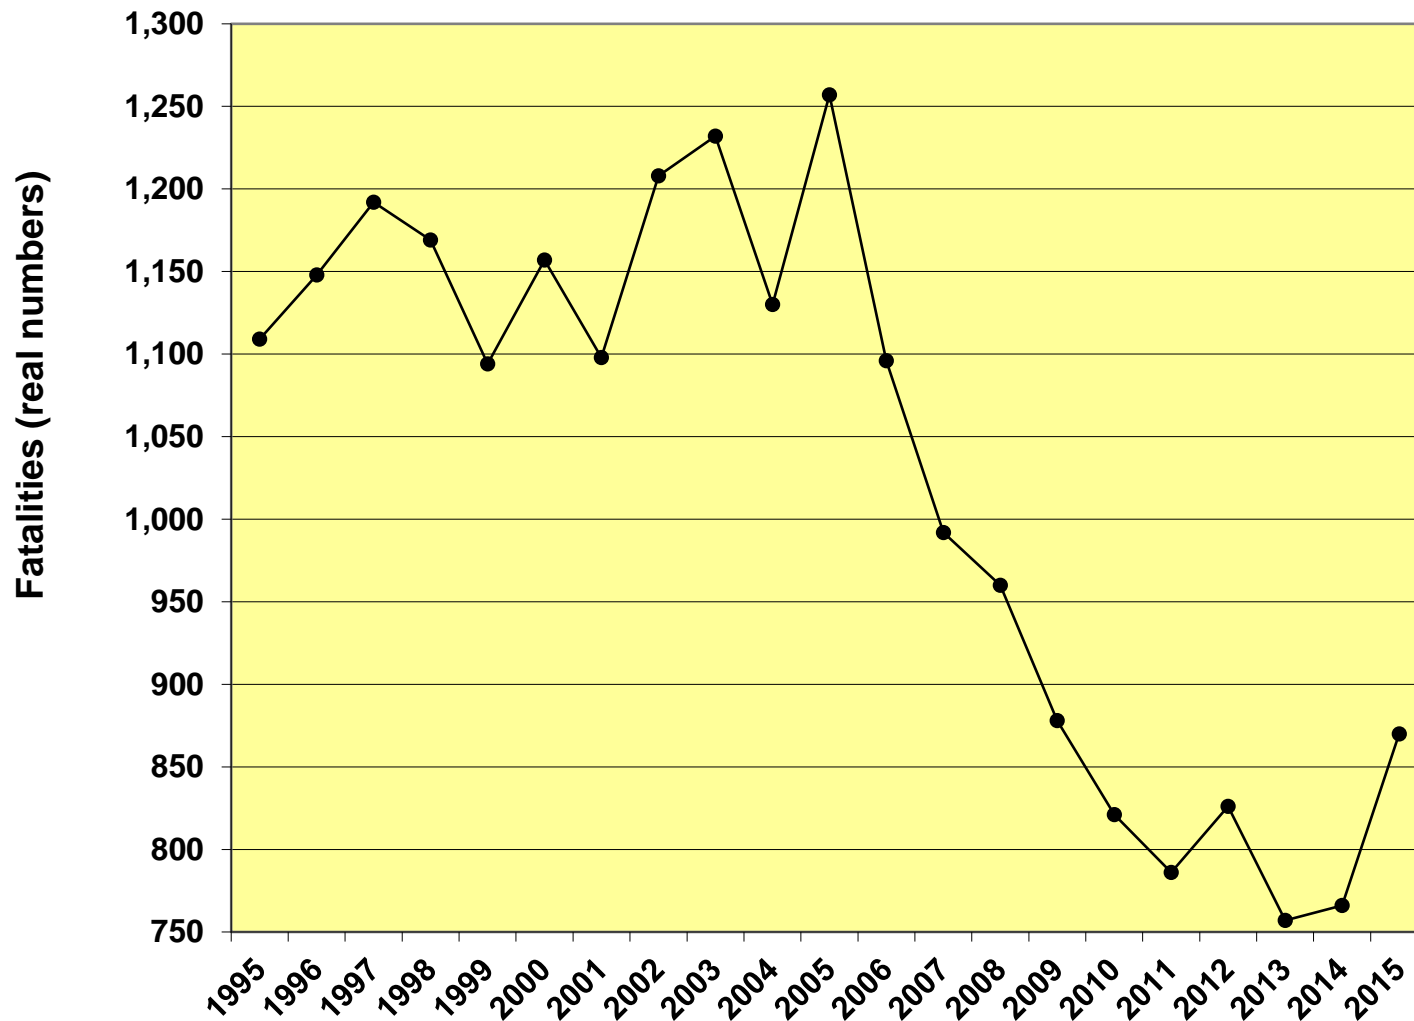

### Missouri Traffic Fatalities: 1995-2015

Source: Missouri Traffic Crashes, Department of Public Safety, Missouri Highway Patrol  
Prepared by: State Regional and Fiscal Studies Unit, University of Missouri  
Updated: 10/26/2017