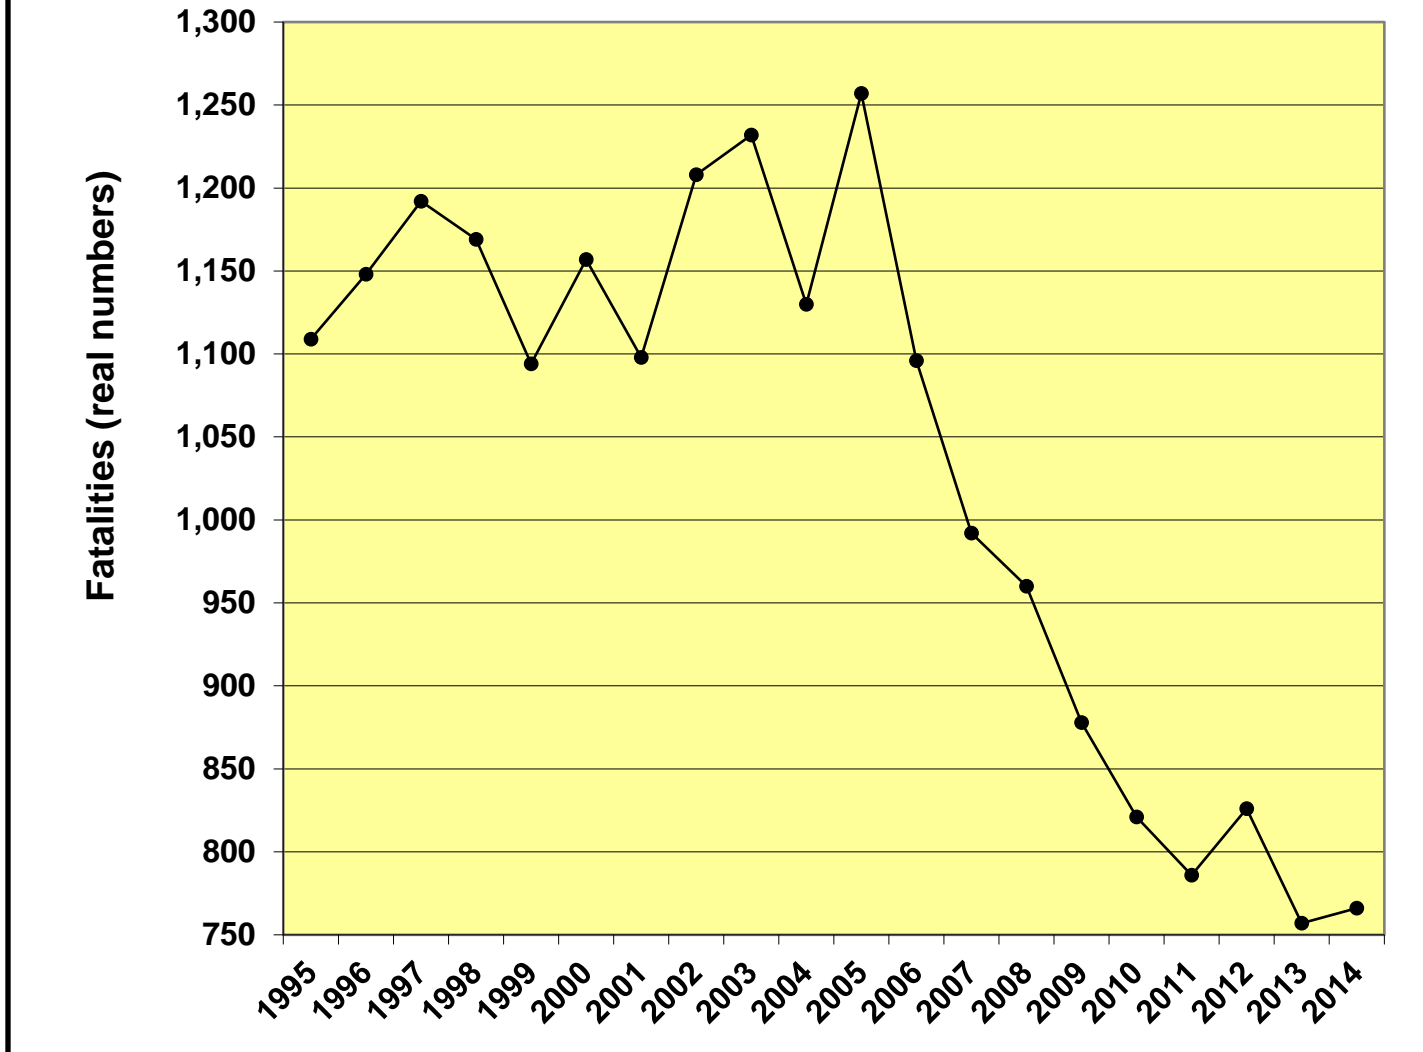

Missouri Traffic Fatalities: 1995-2014

Source: Missouri Traffic Crashes, Department of Public Safety, Missouri Highway Patrol

Prepared by: State Regional and Fiscal Studies Unit, University of Missouri

Updated: 2/3/17