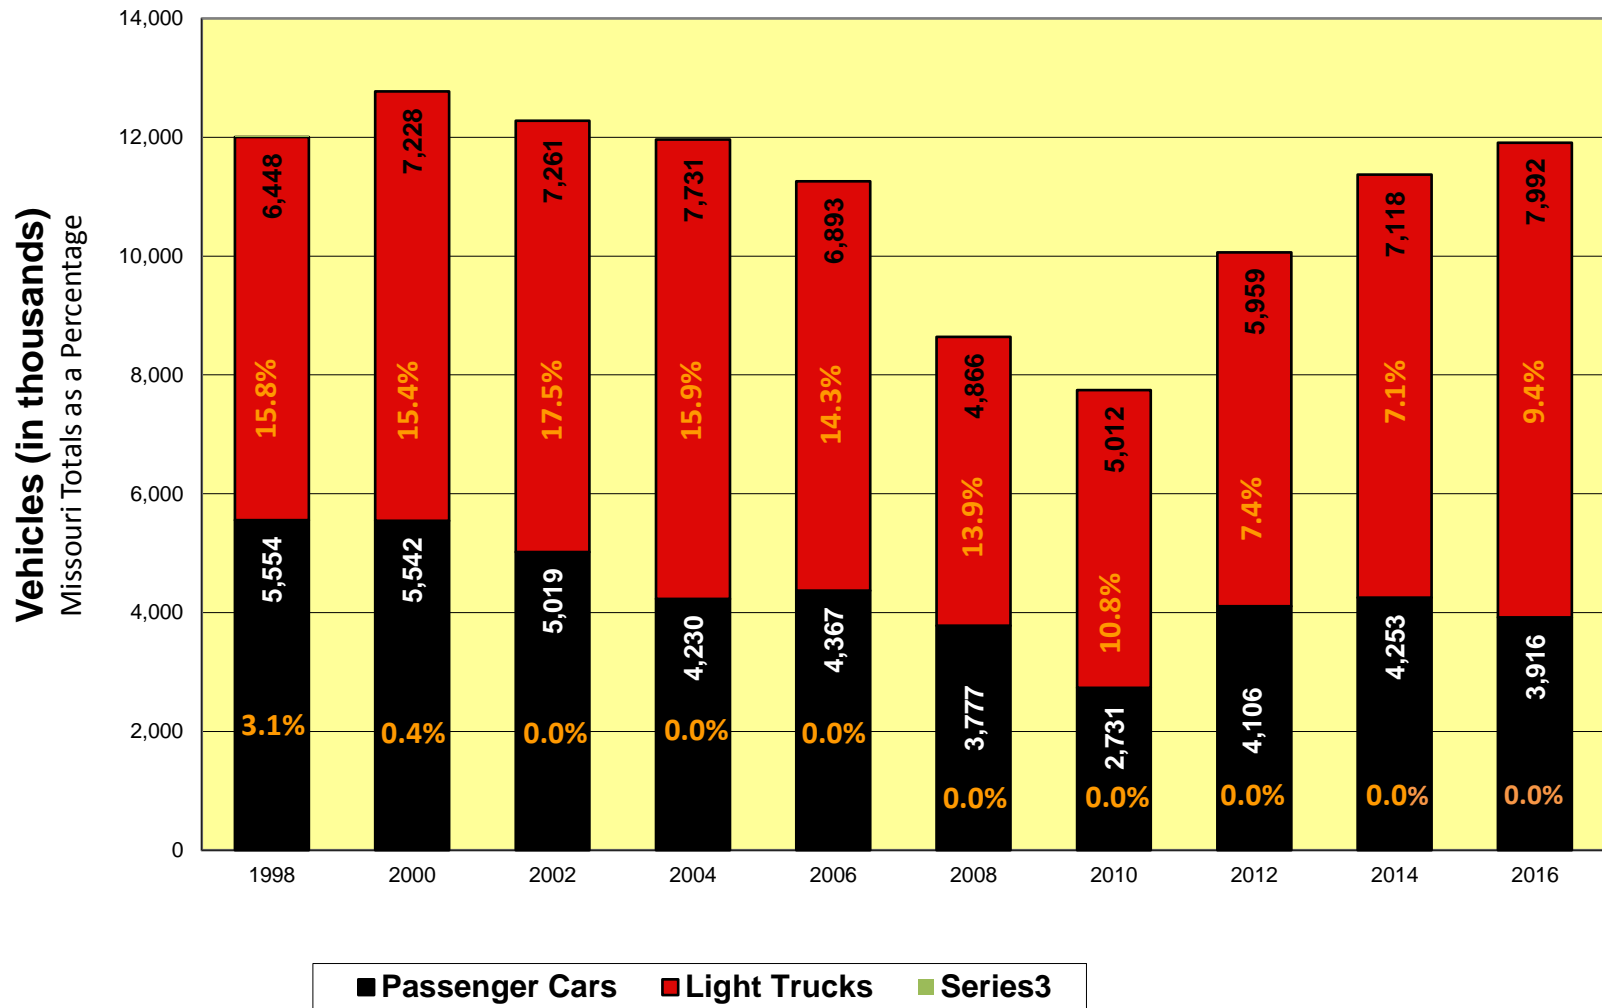

Total Missouri Passenger Car and Truck Production as a Percent of Total U.S. Motor Vehicle Production 1998-2016 (Even Years)

Source: Ward's Automotive Facts & Figures

Prepared by: State Regional and Fiscal Studies Unit, University of Missouri