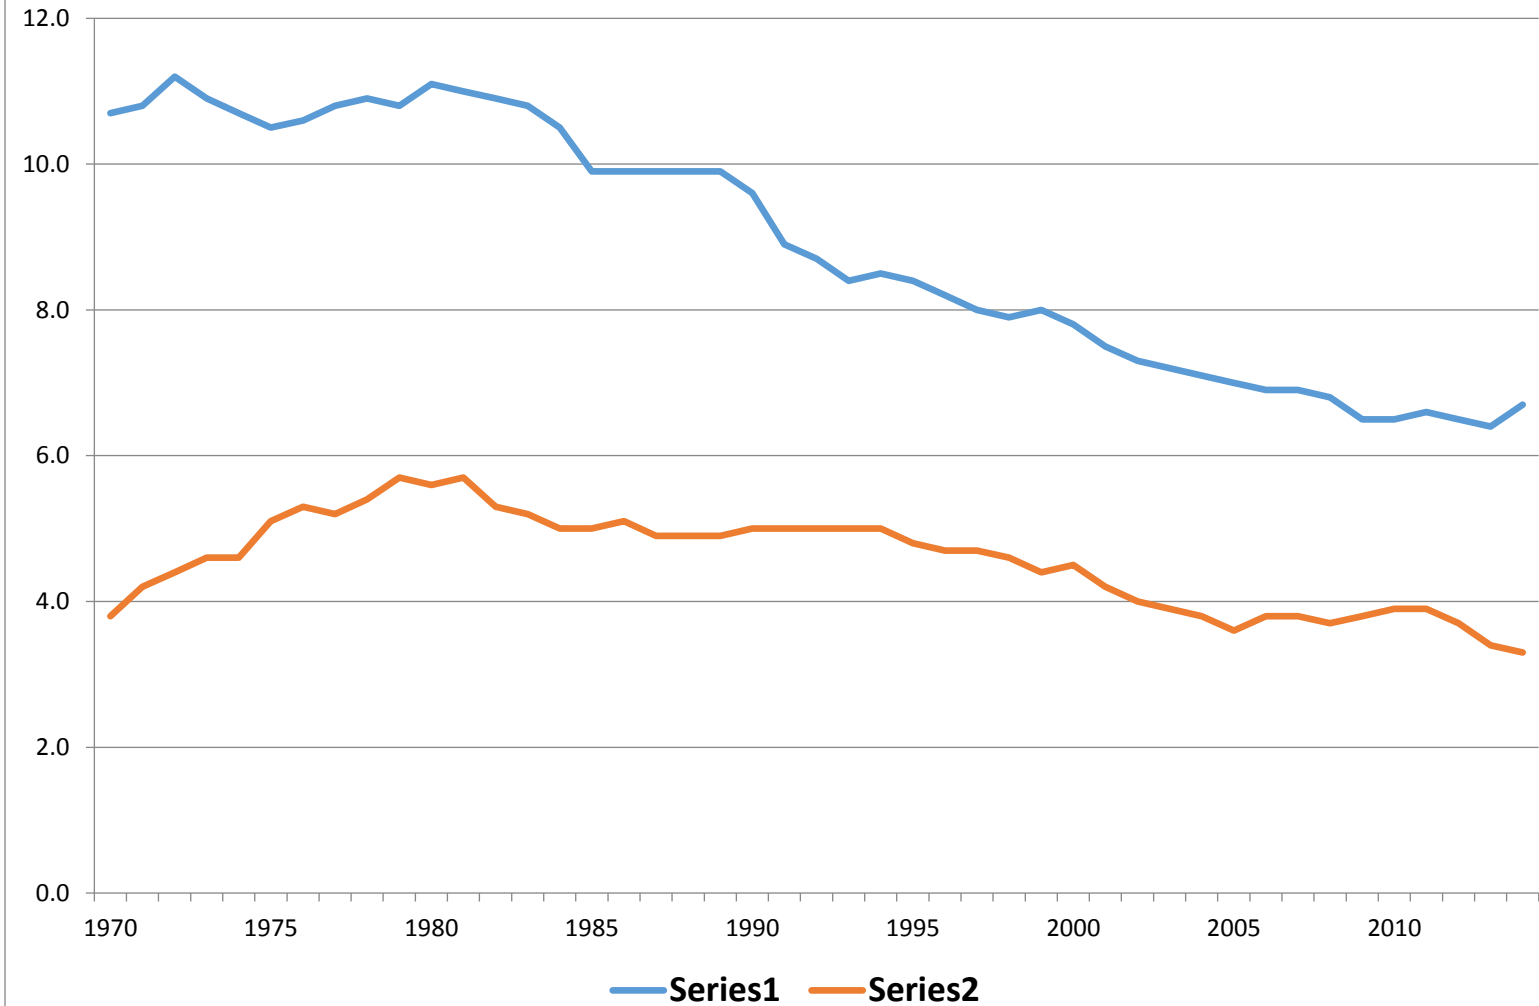

# Missouri Marriage & Dissolution Rates per 1,000 in Population: 1970-2014

Source: Missouri Department of Health & Human Services

Updated: 8/29/16